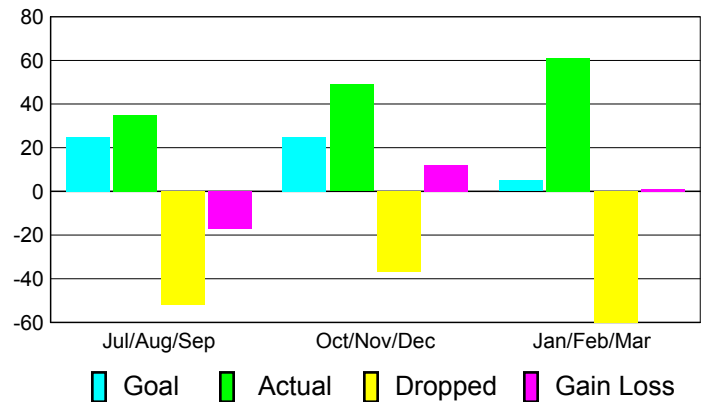

Membership Results 2010-2011

Goal, New, Dropped, Gain/Loss

Comparison of Membership Gain/Loss

Current Year Compared to the Previous Year