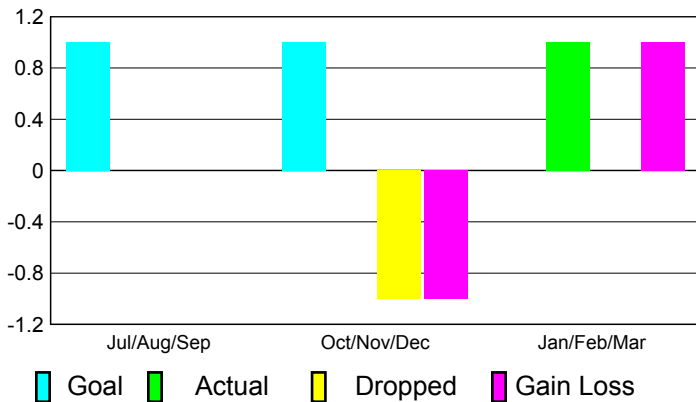

2010-2011 GMT Reports for District (or Undistricted) **District 201N4**

GMT: **JOHN ROWLAND MC ATEE**

Location: **AUSTRALIA**

GMT CA: **7**

CLUBS

**Club Results
2010-2011**

**Clubs
2009-2010**

Month	New Club Goal	Actual New Clubs	Actual Dropped Clubs	Gain/Loss of Clubs	Gain/Loss of Clubs
Jul/Aug/Sep	1	0	0	0	0
Oct/Nov/Dec	1	0	-1	-1	0
Jan/Feb/Mar	0	1	0	1	0
Totals	2	1	-1	0	0

Club Results 2010-2011

Goal, New, Dropped, Gain/Loss

Comparison of Club Gain/Loss

Current Year Compared to the Previous Year

YTD Status Quo Clubs 2010-2011

Status Quo Clubs Compared to Status Quo Members

MEMBERSHIP