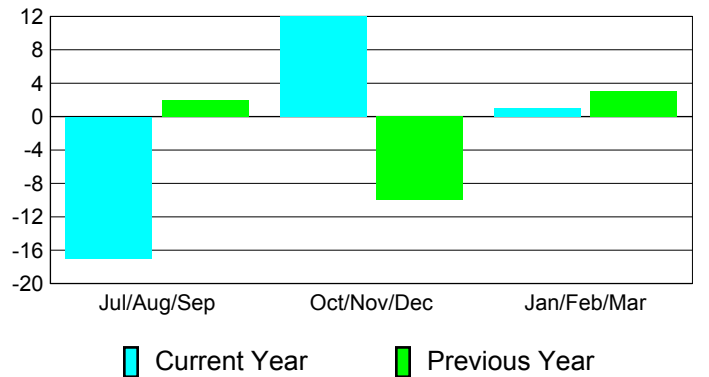

**Membership Results
2010-2011**

**Membership
2009-2010**

Month	Net Memb Goal	Actual New Memb	Actual Dropped Memb	Gain/Loss of Memb	Gain/Loss of Memb
Jul/Aug/Sep	25	35	-52	-17	2
Oct/Nov/Dec	25	49	-37	12	-10
Jan/Feb/Mar	5	61	-60	1	3
Totals	55	145	-149	-4	-5

Membership Results 2010-2011

Goal, New, Dropped, Gain/Loss

Comparison of Membership Gain/Loss

Current Year Compared to the Previous Year

Gender Comparison 2010-2011

Jul/Aug/Sep

Oct/Nov/Dec

Jan/Feb/Mar