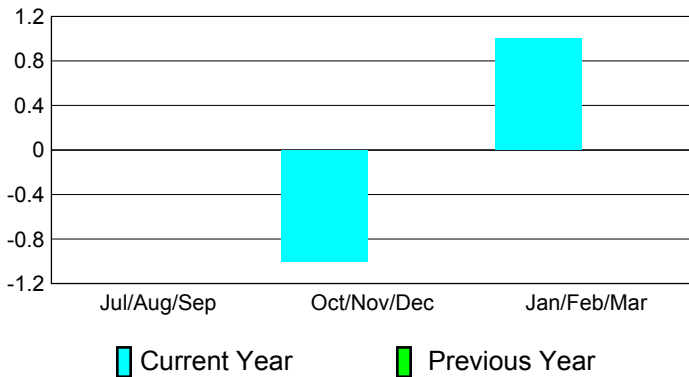

Club Results 2010-2011

Goal, New, Dropped, Gain/Loss

Comparison of Club Gain/Loss

Current Year Compared to the Previous Year

YTD Status Quo Clubs 2010-2011

Status Quo Clubs Compared to Status Quo Members

MEMBERSHIP